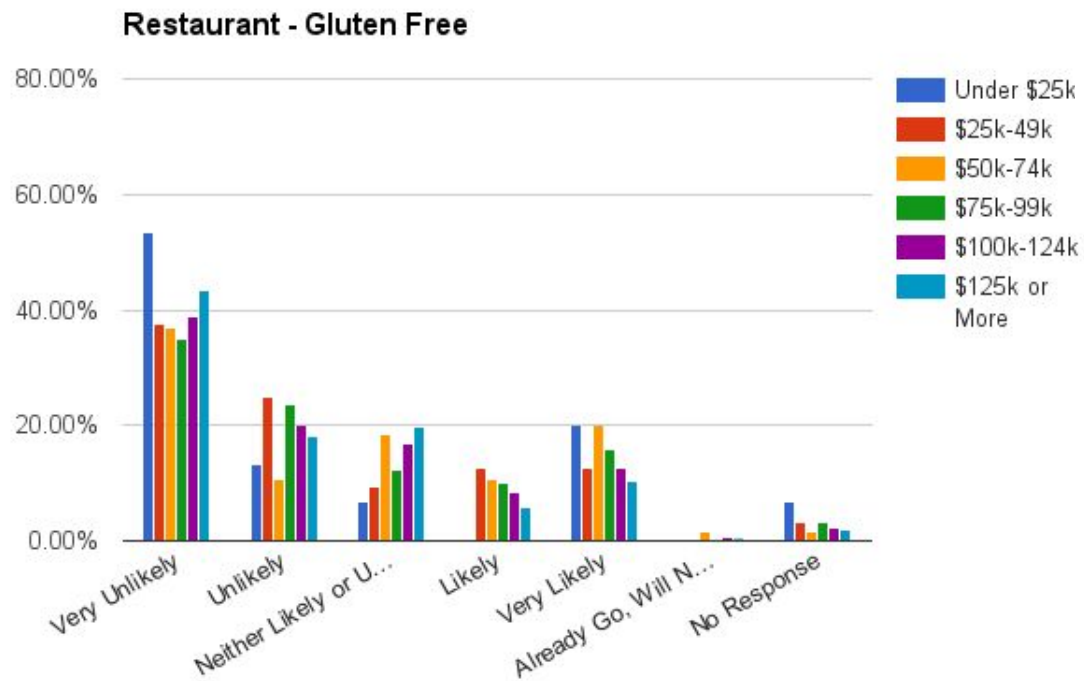

Demographics

Age of Respondents

Annual Household Income

Number of Children

Highest Level of Education

General Thoughts on Mansfield Needs

If constructed in Mansfield, how likely would you be to use these types of food/beverage businesses?

Bar/Tavern and Brewery

Bar/Tavern

Brewery

Restaurant - Specialty

Candy Shop

International Cuisine

Restaurant - International Cuisine

Restaurant - International Cuisine

Restaurant - International Cuisine

Gluten Free

Diner

Themed Restaurant

Cigar Bar

If constructed in Mansfield, how likely would you be to use these types of specialty shops?

Clothing

Jewelry