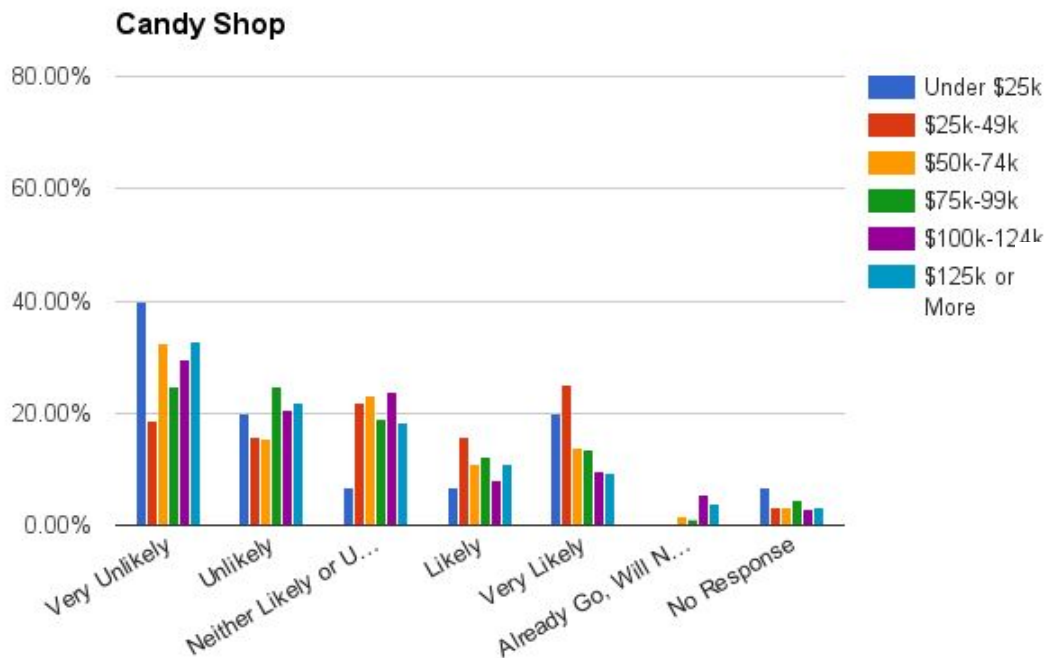

Bar/Tavern and Brewery

Bar/Tavern

Brewery

Restaurant - Specialty

Candy Shop

International Cuisine

Restaurant - International Cuisine

Restaurant - International Cuisine