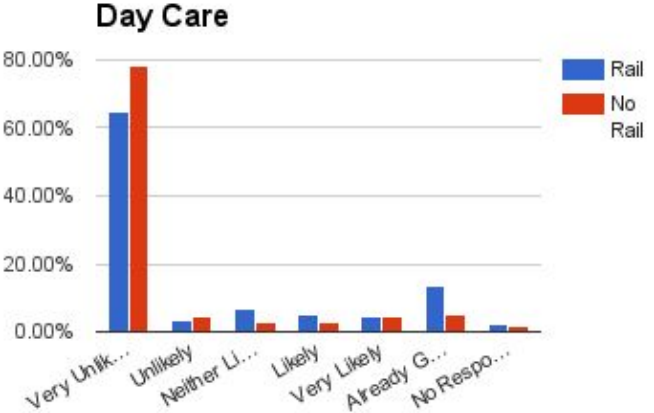

Dance Hall/Other Assembly Use

Fitness Club

Barre Studio

Yoga Studio

Salsa Club

If Constructed in Mansfield, how likely would you use these types of services?

Dry Cleaner

Day Care