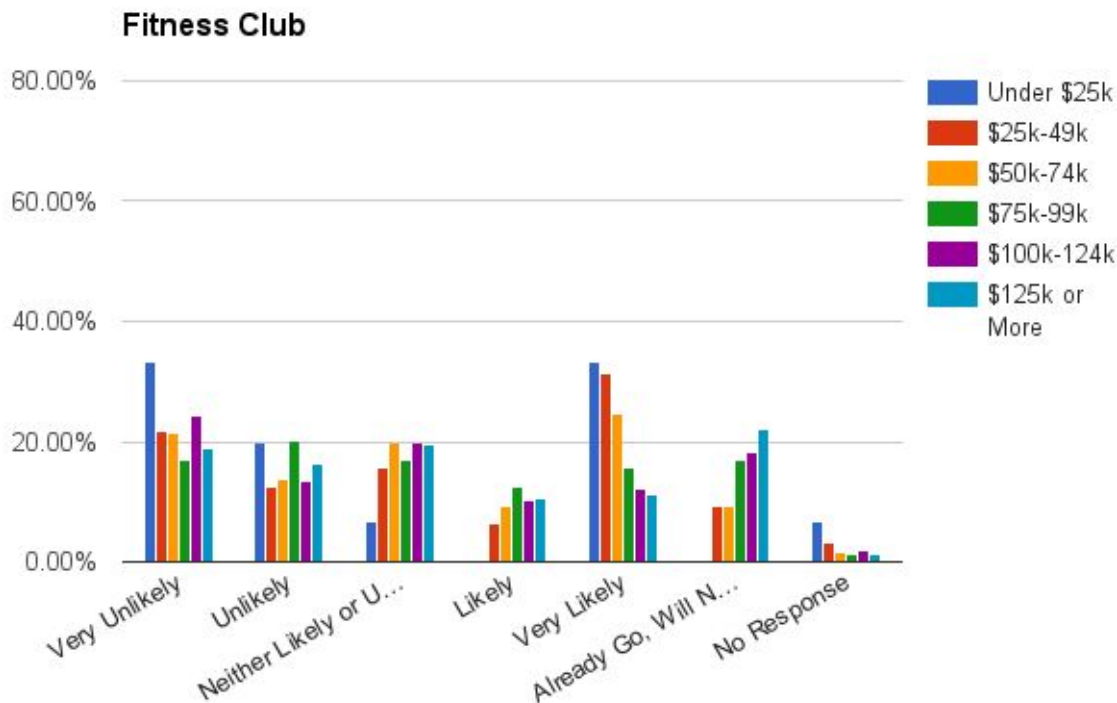

Dance Hall/Other Assembly Use

Fitness Club

Barre Studio

Yoga Studio

Salsa Club

If Constructed in Mansfield, how likely would you use these types of services?

Dry Cleaner

Day Care