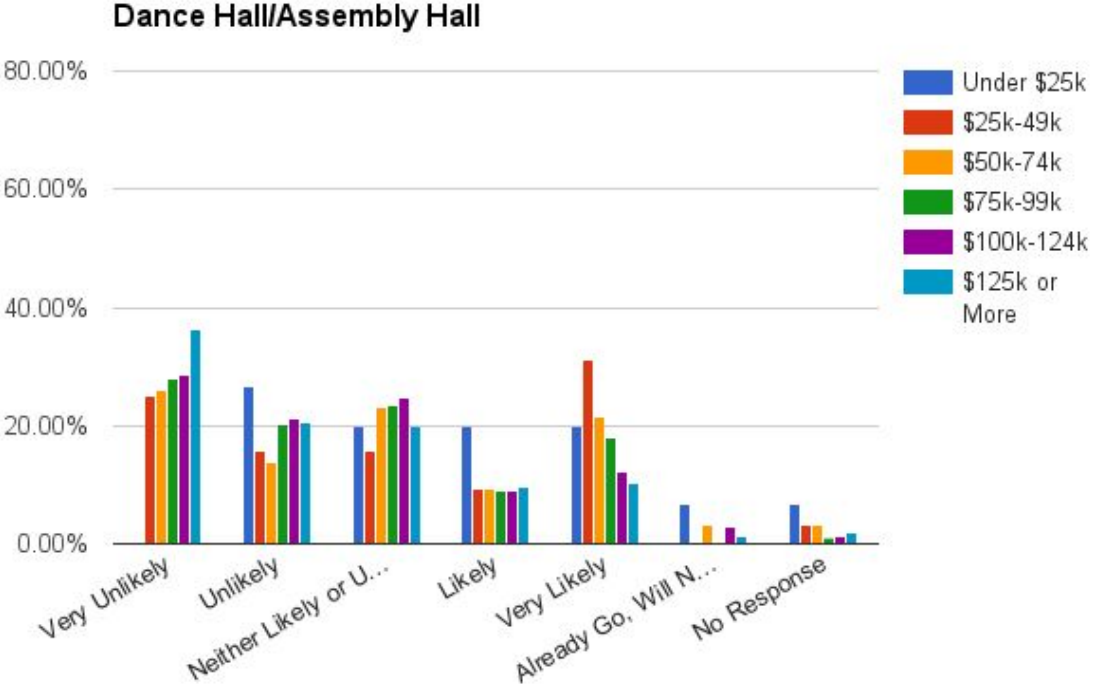

Bicycle Sales

Craft, Gift and Party Supply Stores

Craft Store

Gift Shop

Party Supply Store

If Constructed in Mansfield, how likely would you use these types of entertainment businesses?

Cinema

Bowling Alley

Dance Hall/Other Assembly Use

Fitness Club

Barre Studio

Yoga Studio

Salsa Club

If Constructed in Mansfield, how likely would you use these types of services?

Dry Cleaner

Day Care