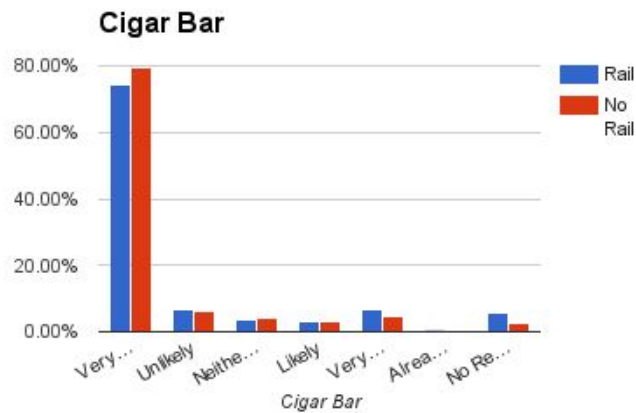

Restaurant - International Cuisine

Gluten Free

Diner

Themed Restaurant

Cigar Bar

If constructed in Mansfield, how likely would you be to use these types of specialty shops?

Clothing

Jewelry