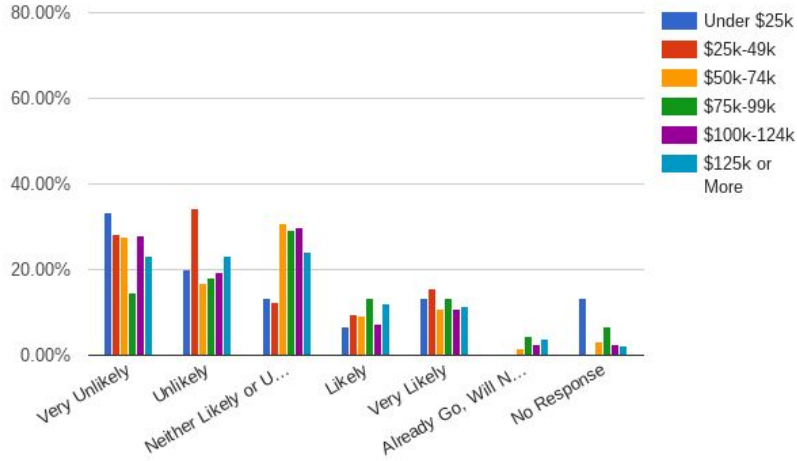

Jewelry/Goldsmith