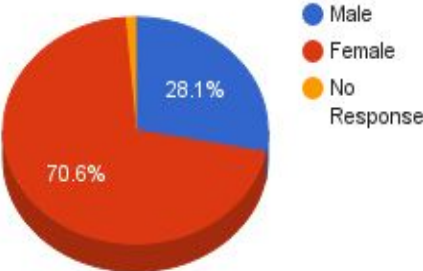

Mansfield Industrial Commission Survey

2016

Demographics

Surveys	847
Male	238
Female	598
No Response	11

Gender

Live in Mansfield

Use of Commuter Rail

Work in Mansfield