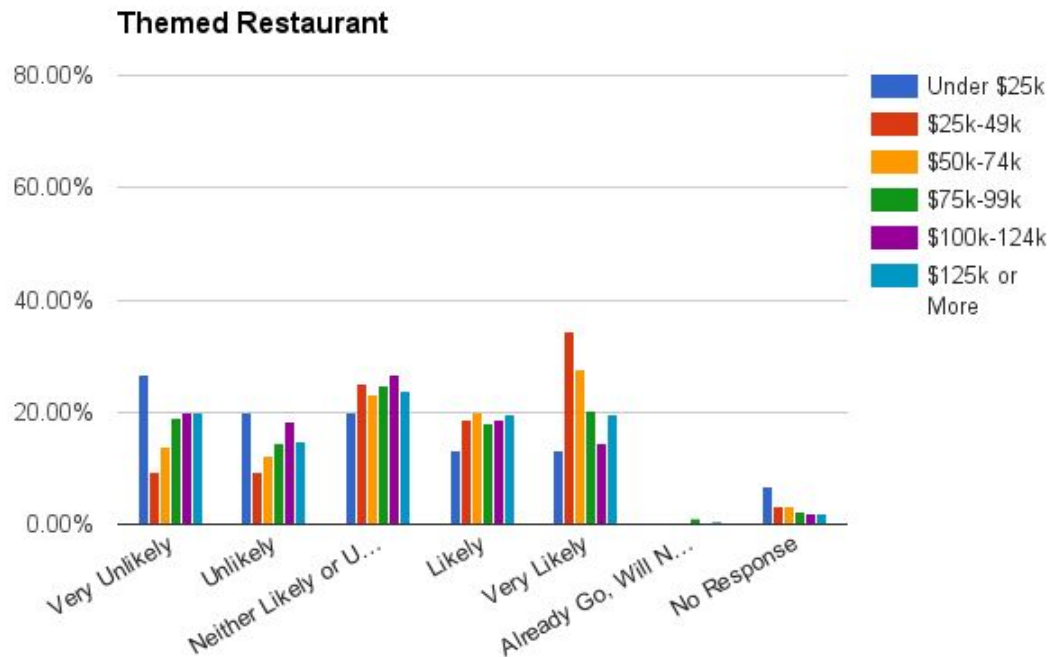

Bar/Tavern and Brewery

Bar/Tavern

Brewery

Restaurant - Specialty

Candy Shop

International Cuisine

Restaurant - International Cuisine

Restaurant - International Cuisine

Restaurant - International Cuisine

Gluten Free

Diner

Themed Restaurant

Cigar Bar

If constructed in Mansfield, how likely would you be to use these types of specialty shops?

Clothing

Jewelry