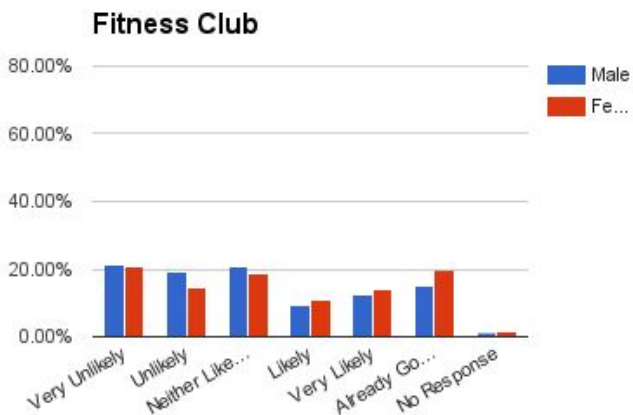

Bicycle Sales

Craft, Gift and Party Supply Stores

Craft Store

Gift Shop

Party Supply Store

If Constructed in Mansfield, how likely would you use these types of entertainment businesses?

Cinema

Bowling Alley

Dance Hall/Other Assembly Use

Fitness Club

Barre Studio

Yoga Studio

Salsa Club

If Constructed in Mansfield, how likely would you use these types of services?

Dry Cleaner

Day Care