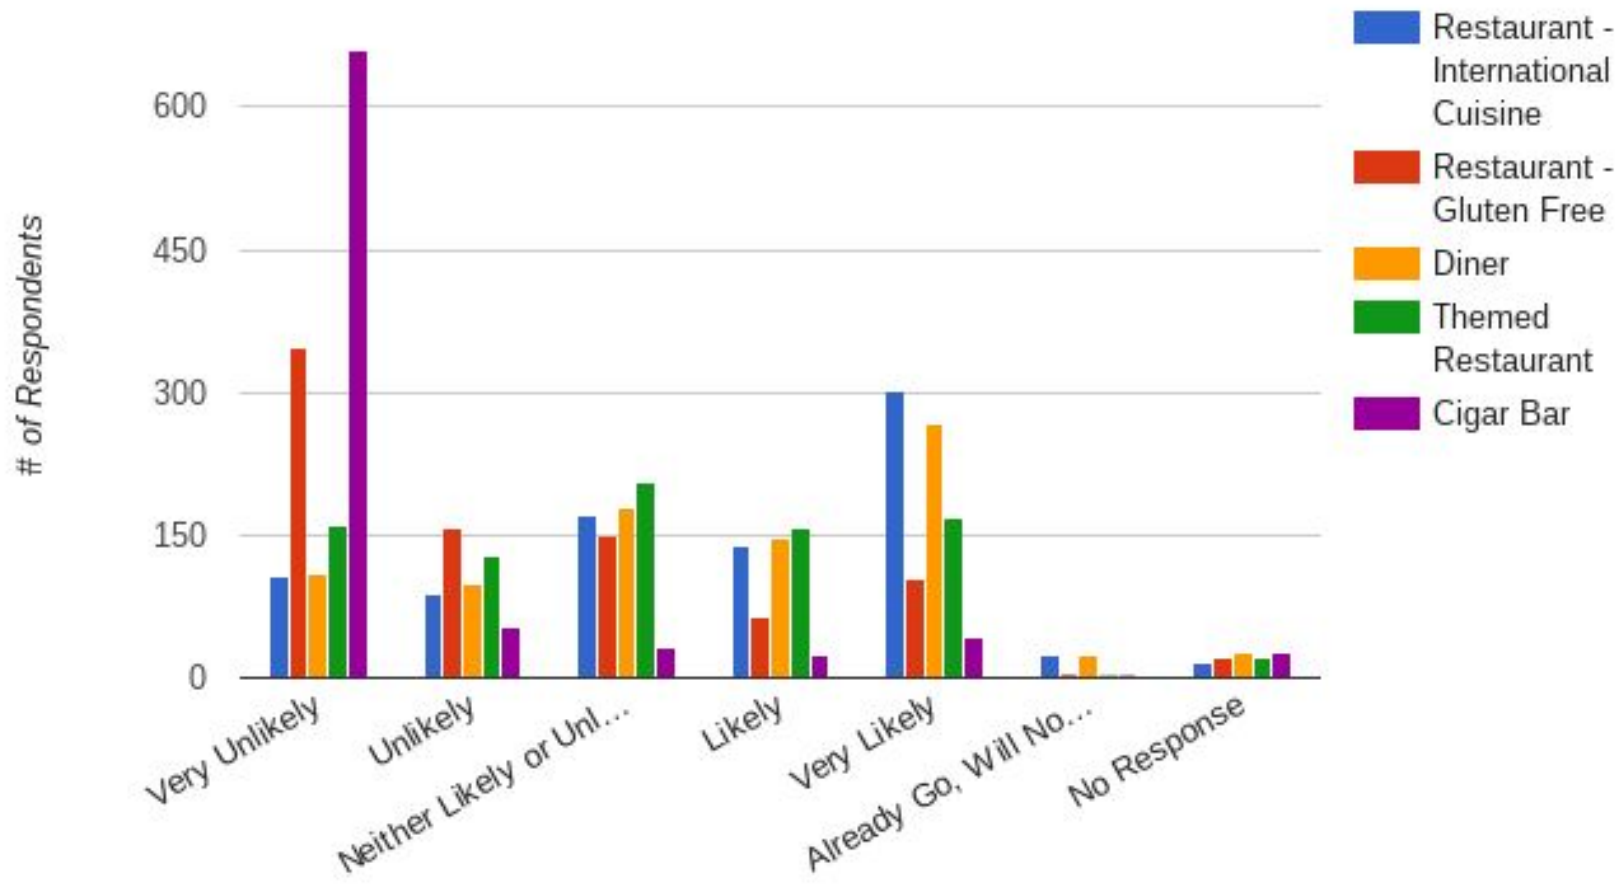

Bar/Tavern and Brewery

Bar/Tavern

Brewery

Restaurant - Specialty

Candy Shop

International Cuisine

Restaurant - International Cuisine

Restaurant - International Cuisine

Restaurant - International Cuisine

Gluten Free

Diner

Themed Restaurant

Cigar Bar

If constructed in Mansfield, how likely would you be to use these types of specialty shops?

Clothing

Jewelry