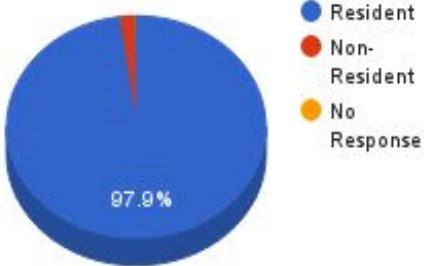

Mansfield Industrial Commission Survey

2016

Demographics

Surveys	847
Male	238
Female	598
No Response	11

Gender

Live in Mansfield

Use of Commuter Rail

Work in Mansfield