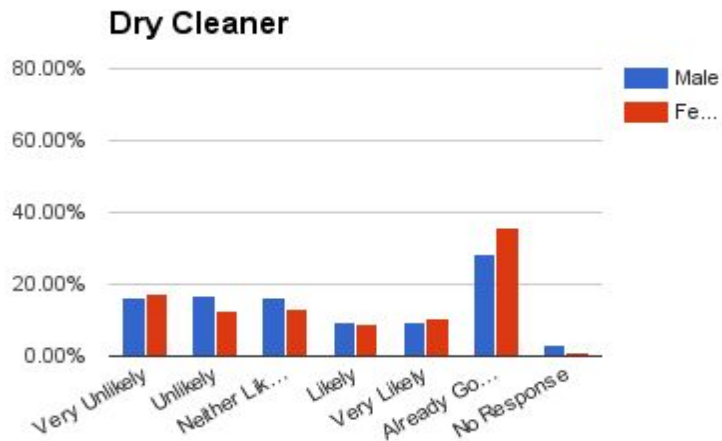

Dance Hall/Other Assembly Use

Fitness Club

Barre Studio

Yoga Studio

Salsa Club

If Constructed in Mansfield, how likely would you use these types of services?

Dry Cleaner

Day Care