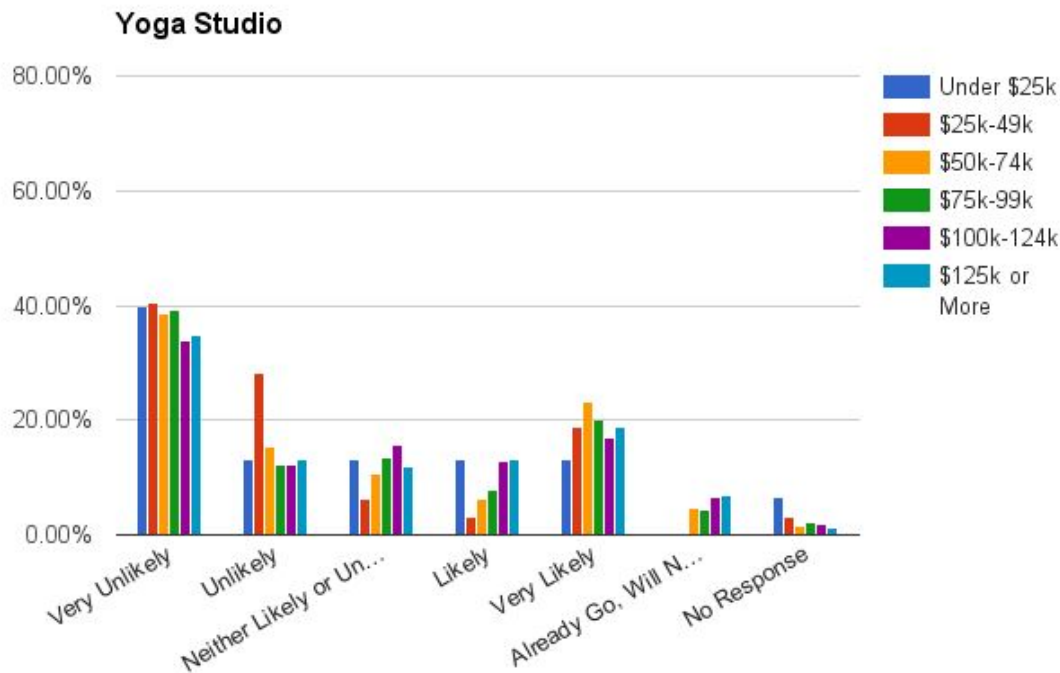

Dance Hall/Other Assembly Use

Fitness Club

Barre Studio

Yoga Studio

Salsa Club

If Constructed in Mansfield, how likely would you use these types of services?

Dry Cleaner

Day Care