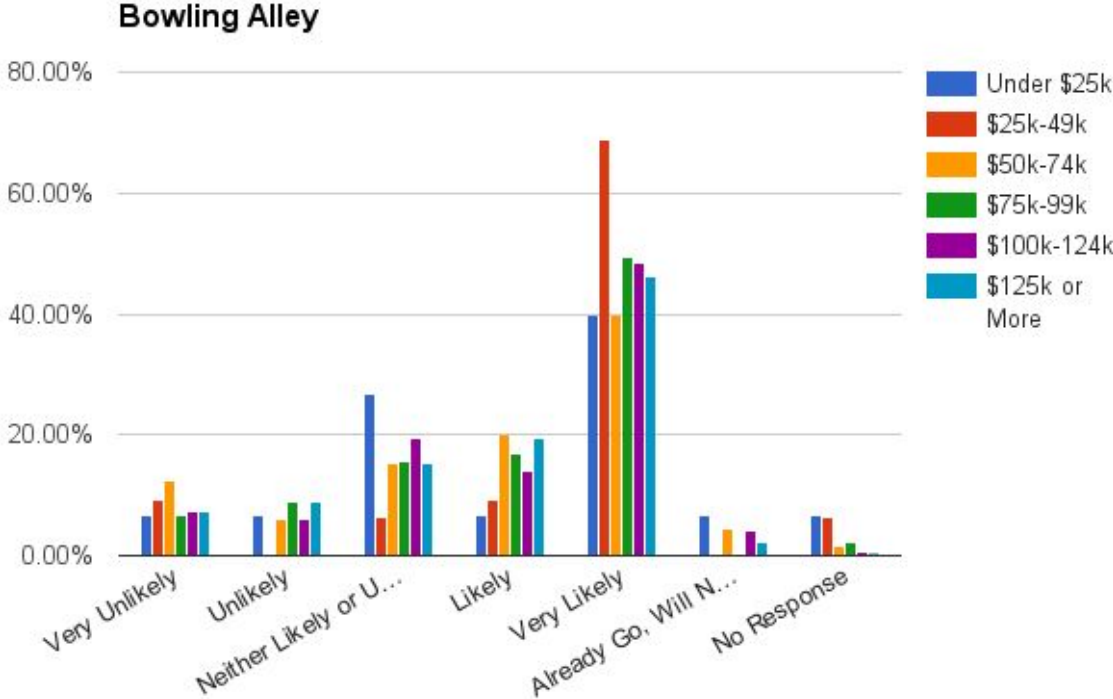

Bicycle Sales

Craft, Gift and Party Supply Stores

Craft Store

Gift Shop

Party Supply Store

If Constructed in Mansfield, how likely would you use these types of entertainment businesses?

Cinema

Bowling Alley