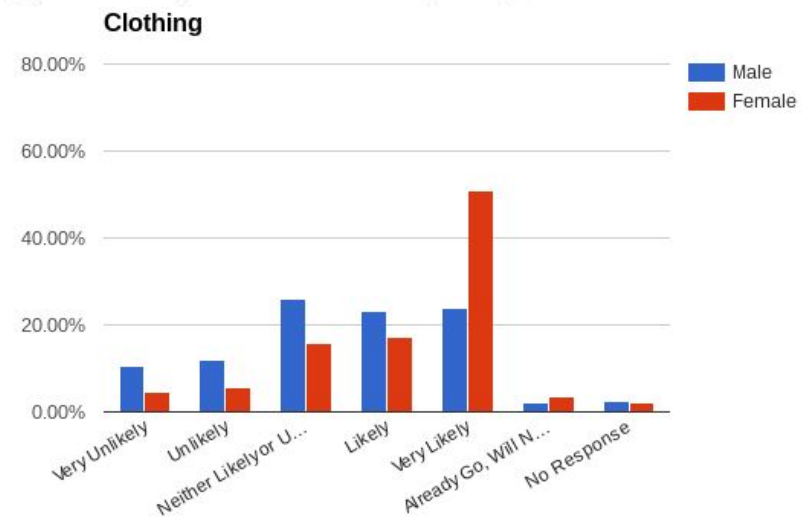

Restaurant - International Cuisine

Gluten Free

Diner

Themed Restaurant

Cigar Bar

If constructed in Mansfield, how likely would you be to use these types of specialty shops?

Clothing

Jewelry