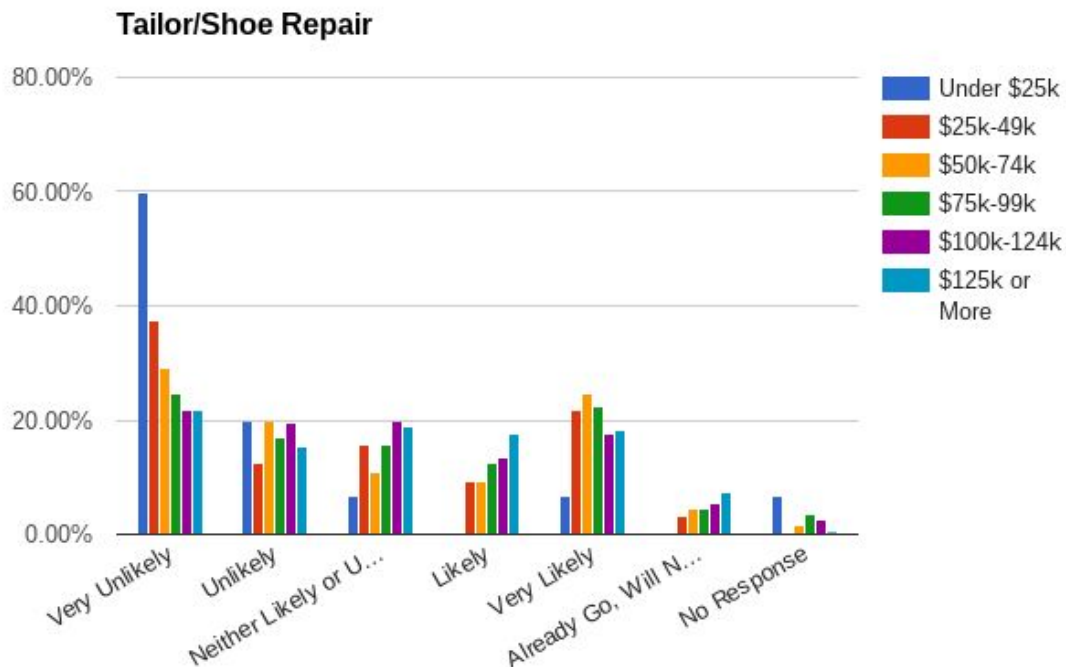

Tailor/Shoe Repair