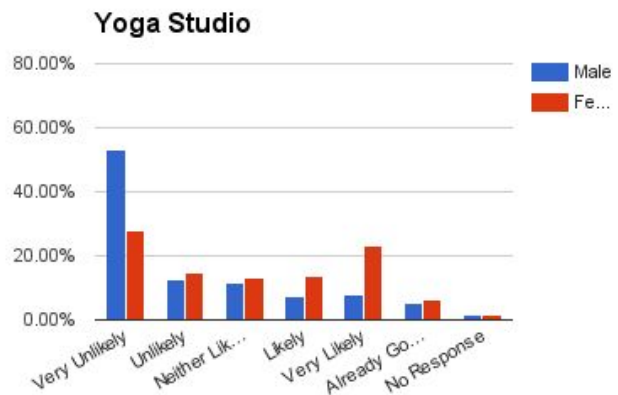

Dance Hall/Other Assembly Use

Fitness Club

Barre Studio

Yoga Studio

Salsa Club

If Constructed in Mansfield, how likely would you use these types of services?

Dry Cleaner

Day Care