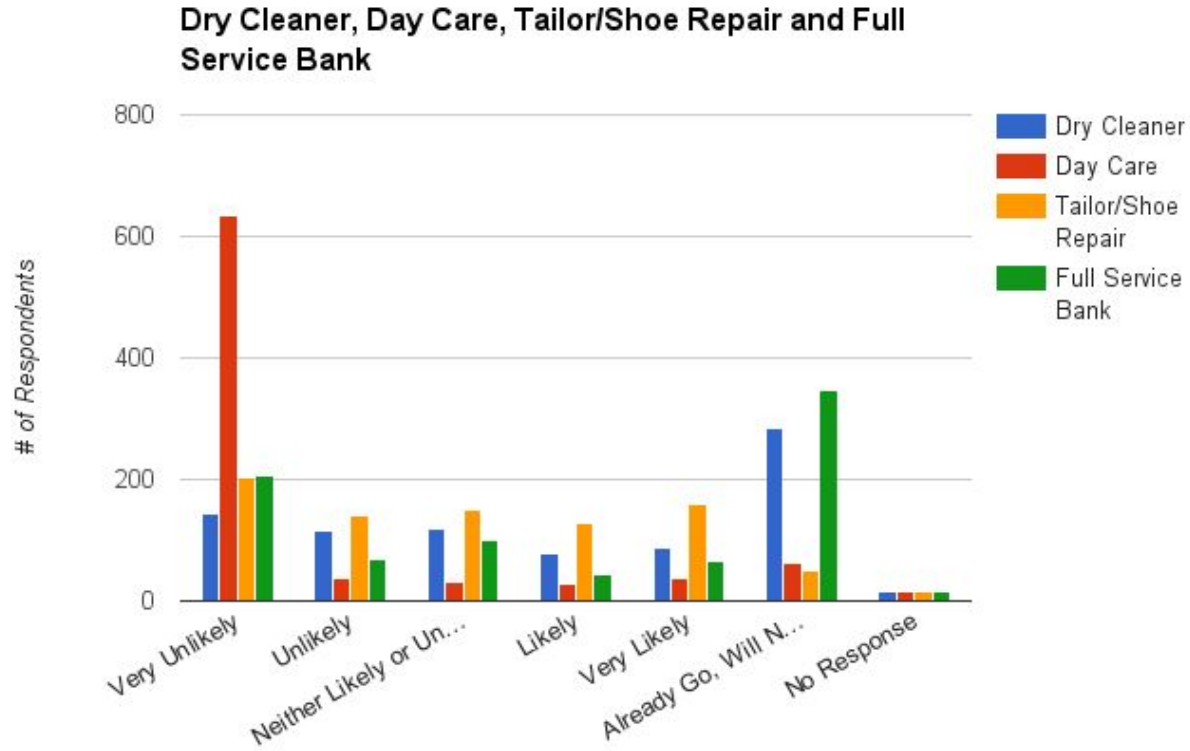

Dance Hall/Other Assembly Use

Fitness Club

Barre Studio

Yoga Studio

Salsa Club

If Constructed in Mansfield, how likely would you use these types of services?

Dry Cleaner

Day Care