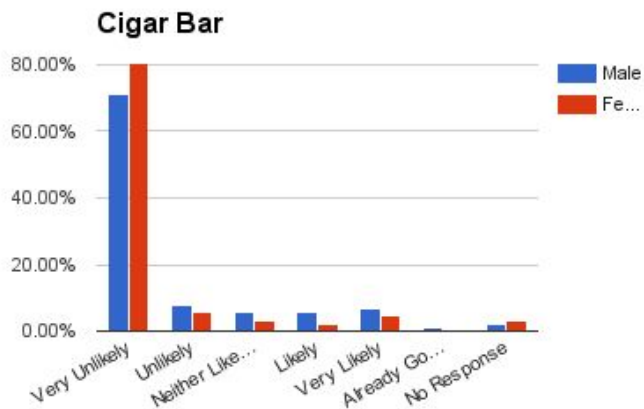

Restaurant - International Cuisine

Gluten Free

Diner

Themed Restaurant

Cigar Bar

If constructed in Mansfield, how likely would you be to use these types of specialty shops?

Clothing

Jewelry