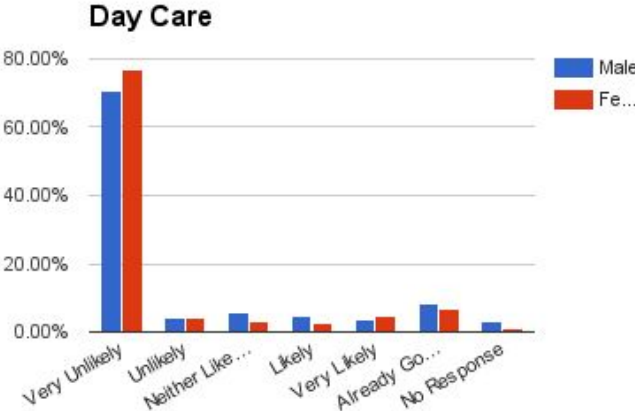

Dance Hall/Other Assembly Use

Fitness Club

Barre Studio

Yoga Studio

Salsa Club

If Constructed in Mansfield, how likely would you use these types of services?

Dry Cleaner

Day Care