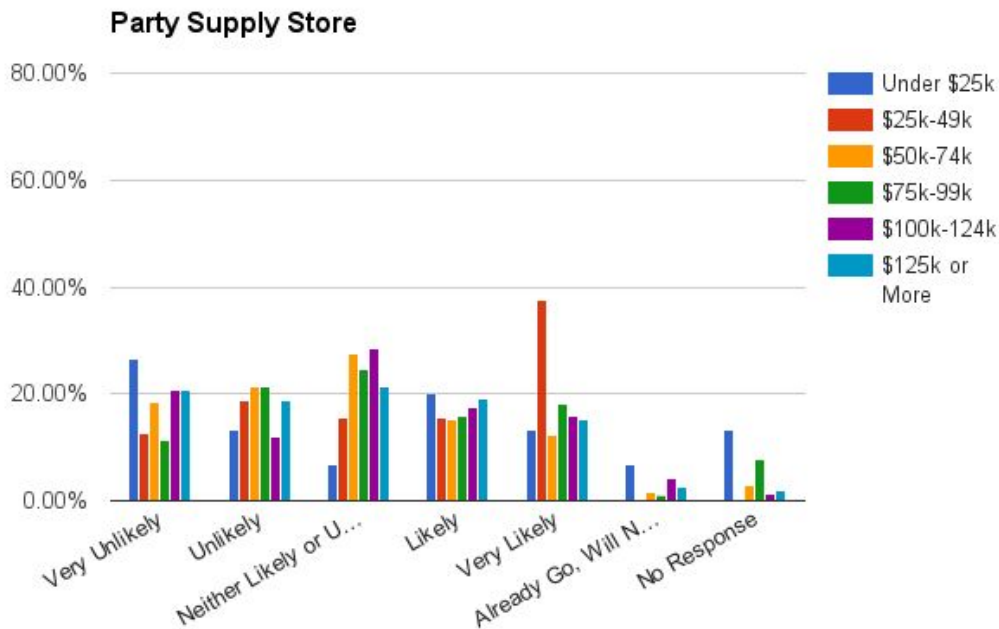

Bicycle Sales

Craft, Gift and Party Supply Stores

Craft Store

Gift Shop

Party Supply Store

If Constructed in Mansfield, how likely would you use these types of entertainment businesses?

Cinema

Bowling Alley