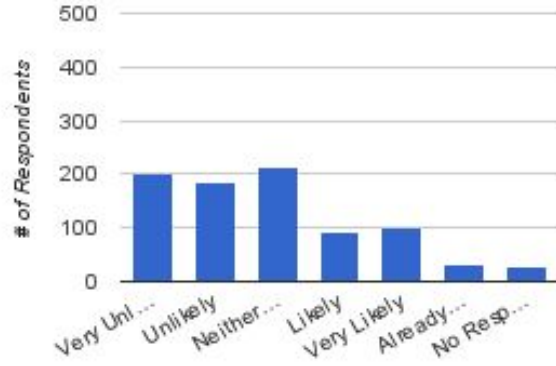

Jewelry

Jewelry Store