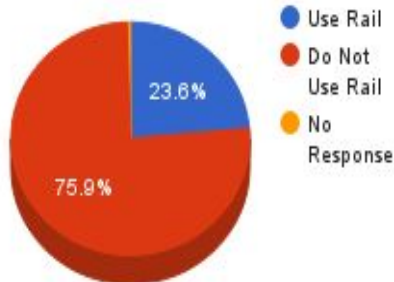

Mansfield Industrial Commission Survey

2016

Demographics

Surveys	847
Male	238
Female	598
No Response	11

Gender

Live in Mansfield

Use of Commuter Rail

Work in Mansfield