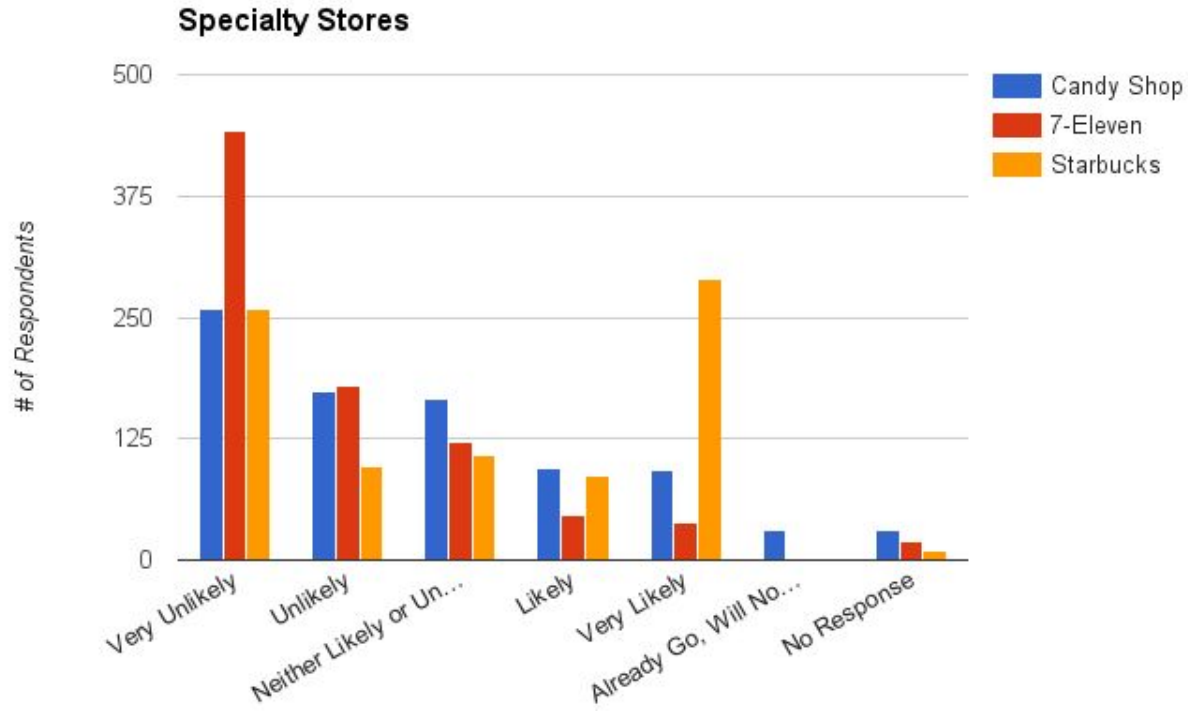

If constructed in Mansfield, how likely would you be to use these types of Specific Businesses?