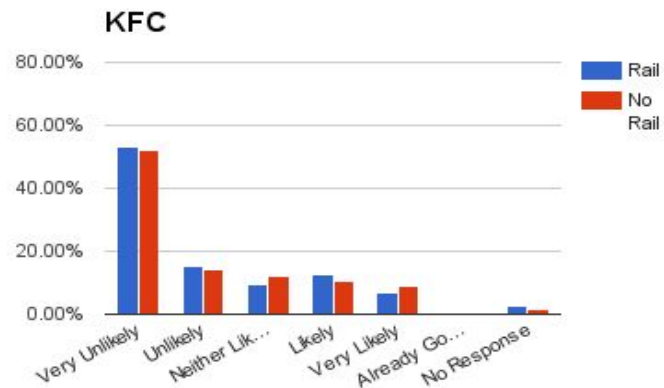

Panera Bread

Taco Bell

Legal Sea Foods

KFC

Boloco

If constructed in Mansfield, how likely would you be to use these types of Specific Businesses?

Whole Foods

Trader Joe's