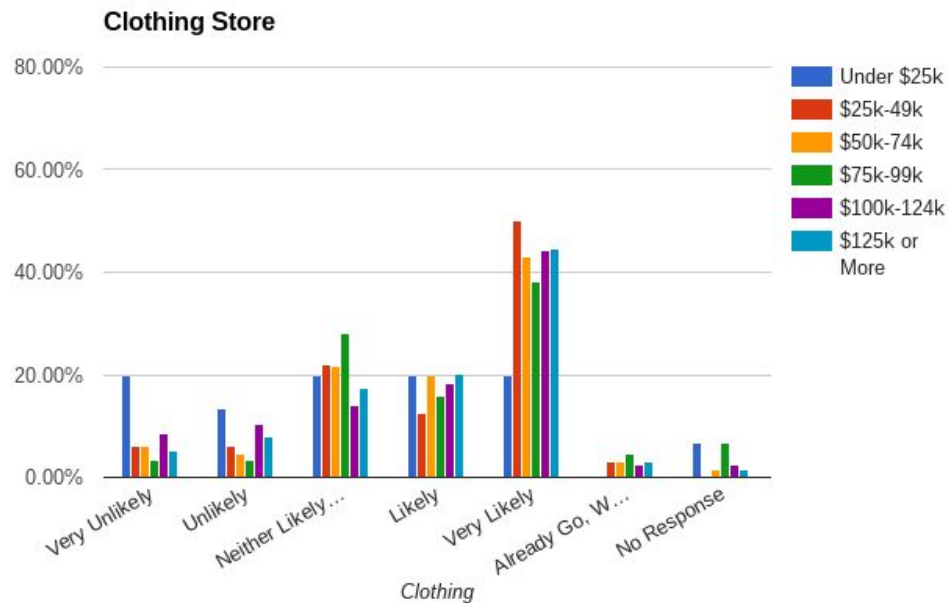

Restaurant - International Cuisine

Gluten Free

Diner

Themed Restaurant

Cigar Bar

If constructed in Mansfield, how likely would you be to use these types of specialty shops?

Clothing

Jewelry