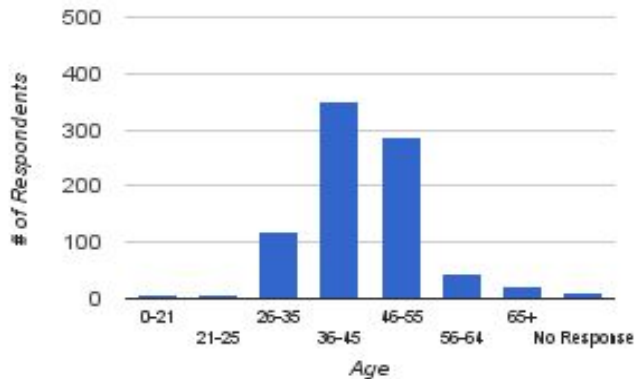

Demographics

Age of Respondents