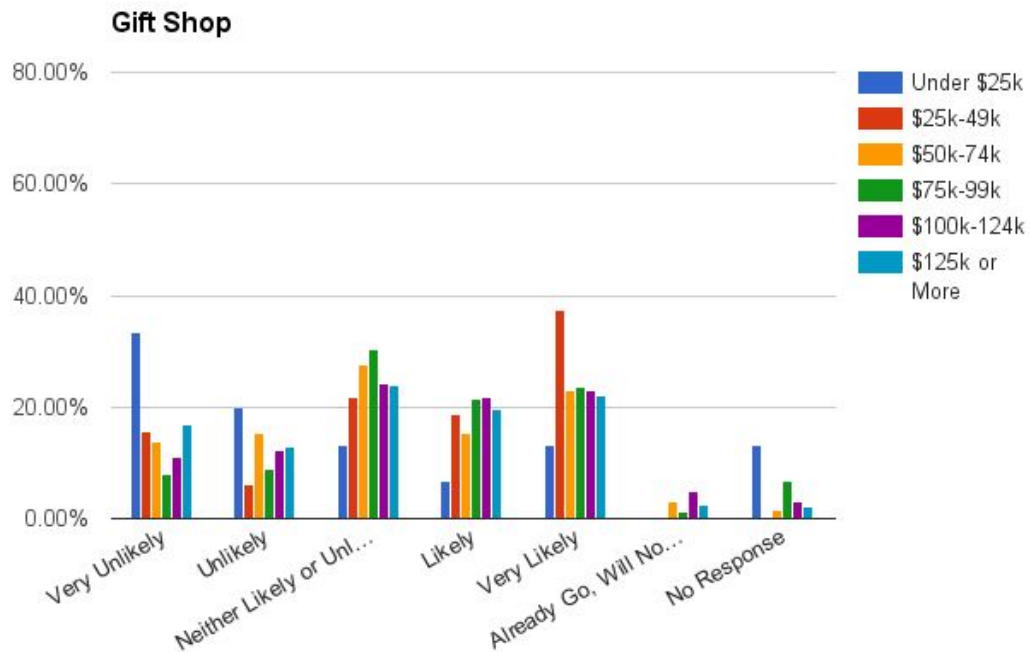

Bicycle Sales

Craft, Gift and Party Supply Stores

Craft Store

Gift Shop

Party Supply Store

If Constructed in Mansfield, how likely would you use these types of entertainment businesses?

Cinema

Bowling Alley