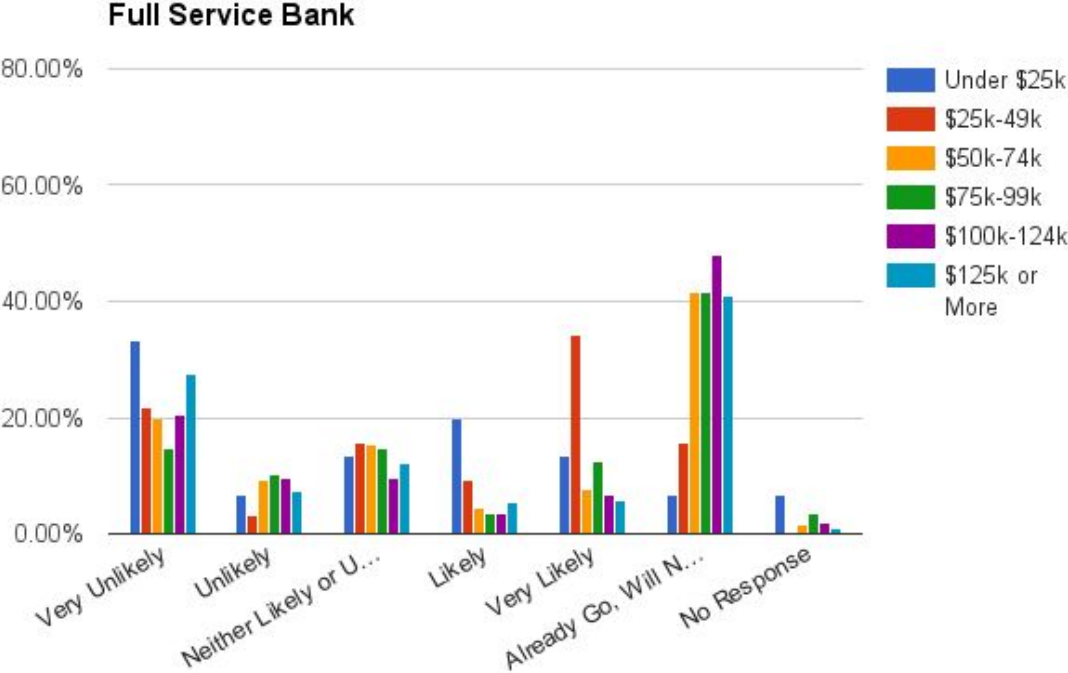

Full Service Bank