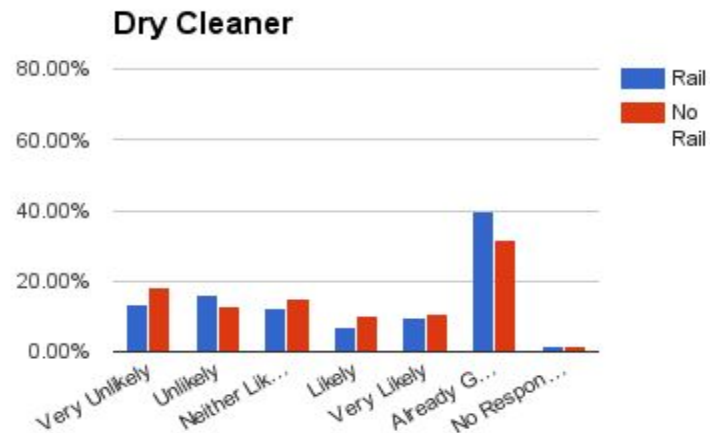

Dance Hall/Other Assembly Use

Fitness Club

Barre Studio

Yoga Studio

Salsa Club

If Constructed in Mansfield, how likely would you use these types of services?

Dry Cleaner

Day Care