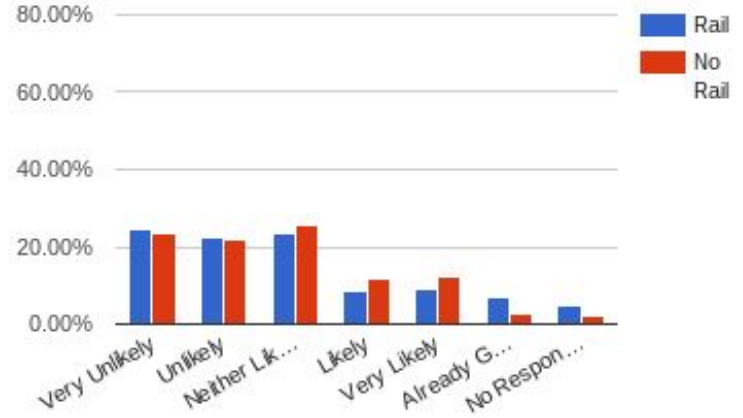

Jewelry/Goldsmith