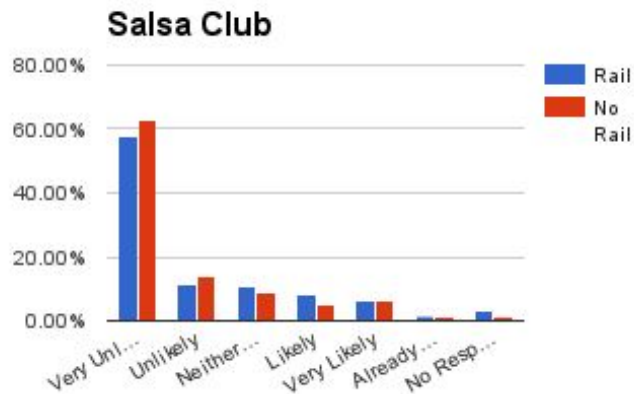

Dance Hall/Other Assembly Use

Fitness Club

Barre Studio

Yoga Studio

Salsa Club

If Constructed in Mansfield, how likely would you use these types of services?

Dry Cleaner

Day Care