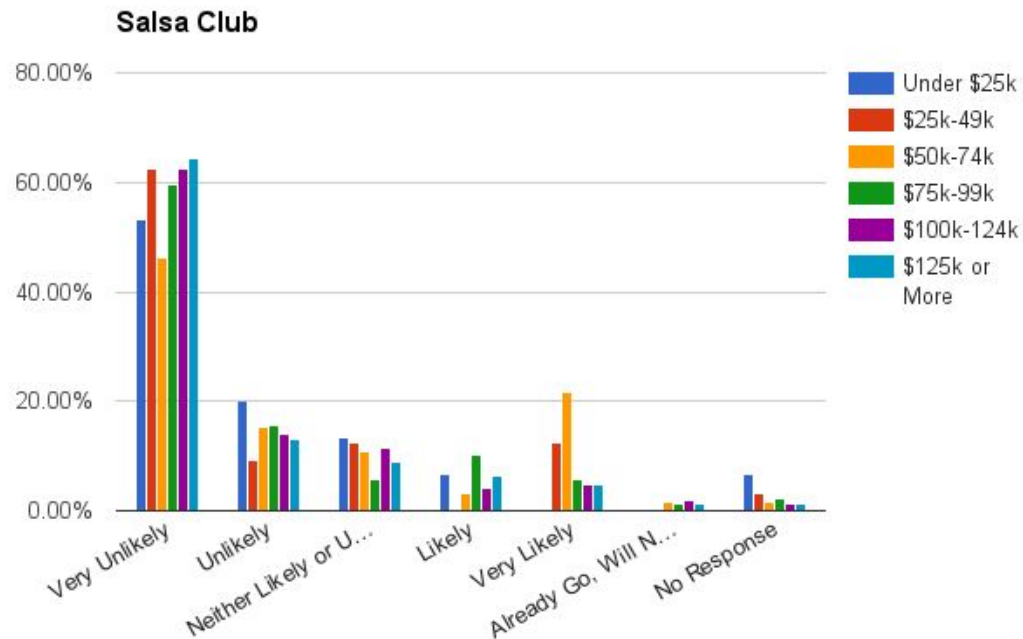

Dance Hall/Other Assembly Use

Fitness Club

Barre Studio

Yoga Studio

Salsa Club

If Constructed in Mansfield, how likely would you use these types of services?

Dry Cleaner

Day Care