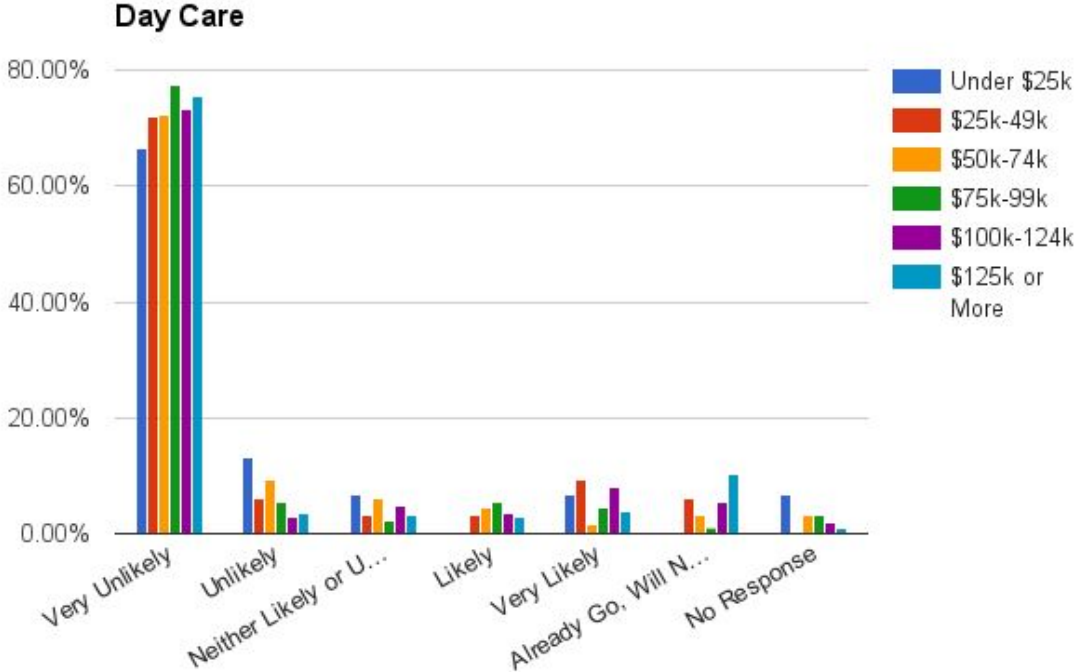

Dance Hall/Other Assembly Use

Fitness Club

Barre Studio

Yoga Studio

Salsa Club

If Constructed in Mansfield, how likely would you use these types of services?

Dry Cleaner

Day Care