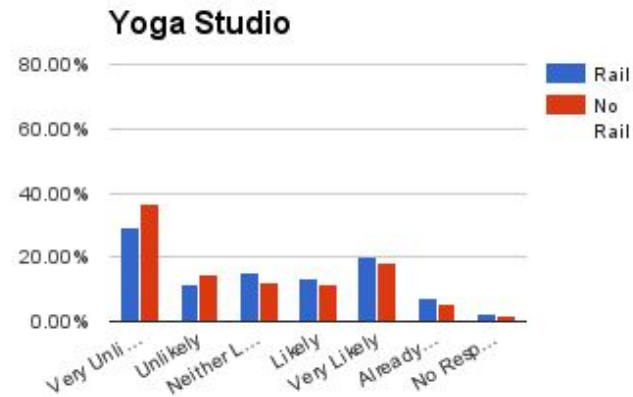

Dance Hall/Other Assembly Use

Fitness Club

Barre Studio

Yoga Studio

Salsa Club

If Constructed in Mansfield, how likely would you use these types of services?

Dry Cleaner

Day Care