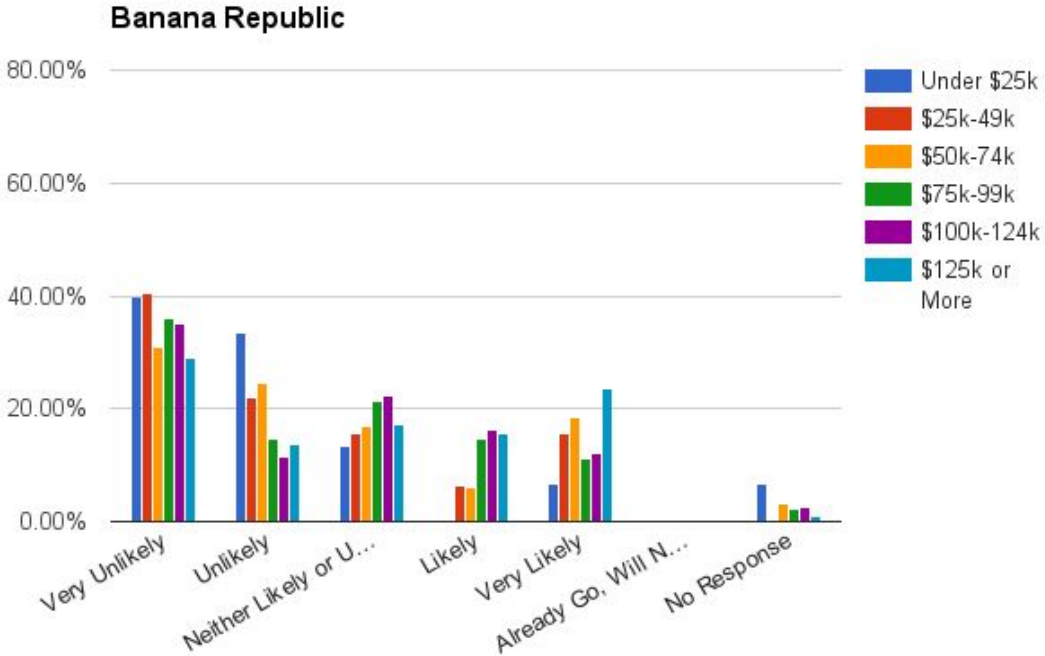

Panera Bread

Taco Bell

Legal Sea Foods

KFC

Boloco

If constructed in Mansfield, how likely would you be to use these types of Specific Businesses?

Whole Foods

Trader Joe's

Costco

If constructed in Mansfield, how likely would you be to use these types of Specific Businesses?

Forever 21

Banana Republic

Marshall's