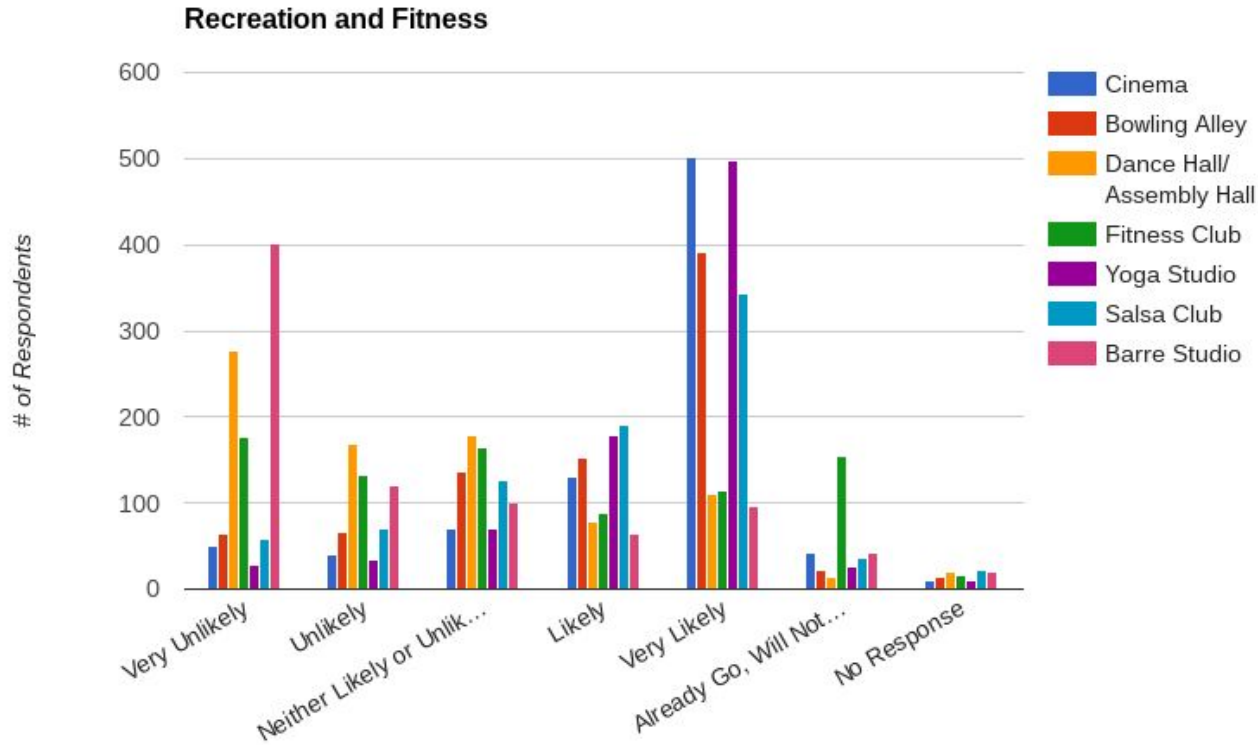

Bicycle Sales

Craft, Gift and Party Supply Stores

Craft Store

Gift Shop

Party Supply Store

If Constructed in Mansfield, how likely would you use these types of entertainment businesses?

Cinema

Bowling Alley

Dance Hall/Other Assembly Use

Fitness Club

Barre Studio

Yoga Studio

Salsa Club

If Constructed in Mansfield, how likely would you use these types of services?

Dry Cleaner

Day Care