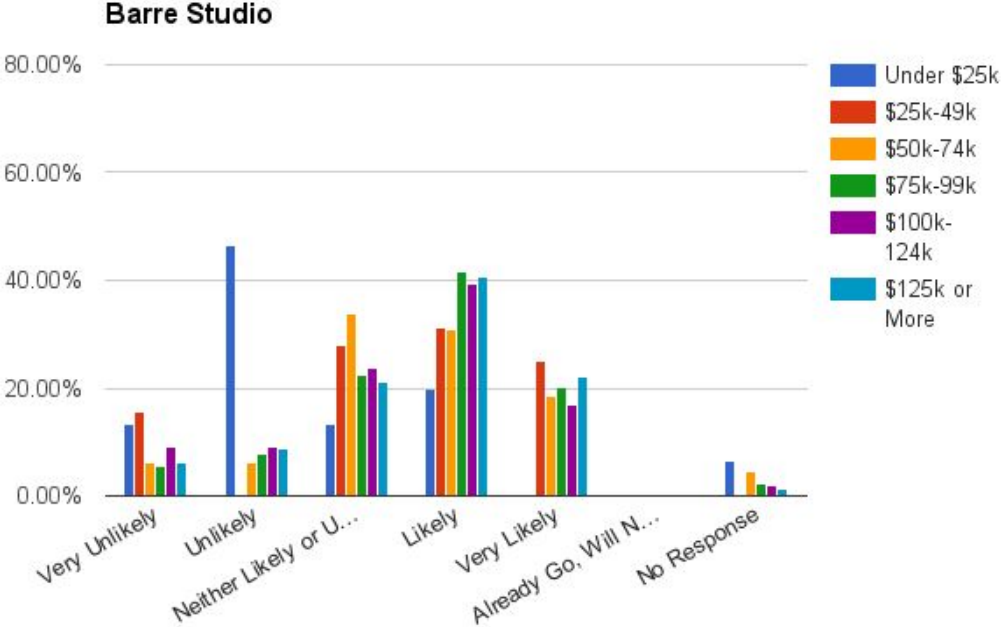

Dance Hall/Other Assembly Use

Fitness Club

Barre Studio

Yoga Studio

Salsa Club

If Constructed in Mansfield, how likely would you use these types of services?

Dry Cleaner

Day Care