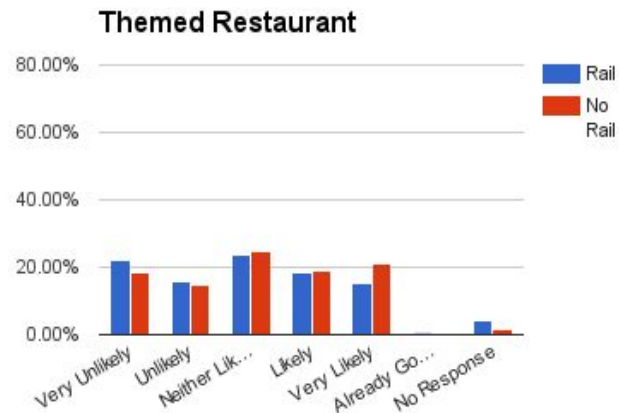

Bar/Tavern and Brewery

Bar/Tavern

Brewery

Restaurant - Specialty

Candy Shop

International Cuisine

Restaurant - International Cuisine

Restaurant - International Cuisine

Restaurant - International Cuisine

Gluten Free

Diner

Themed Restaurant

Cigar Bar

If constructed in Mansfield, how likely would you be to use these types of specialty shops?

Clothing

Jewelry