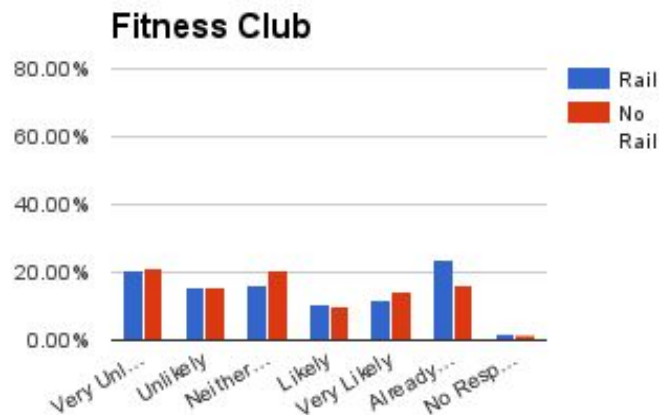

Dance Hall/Other Assembly Use

Fitness Club

Barre Studio

Yoga Studio

Salsa Club

If Constructed in Mansfield, how likely would you use these types of services?

Dry Cleaner

Day Care