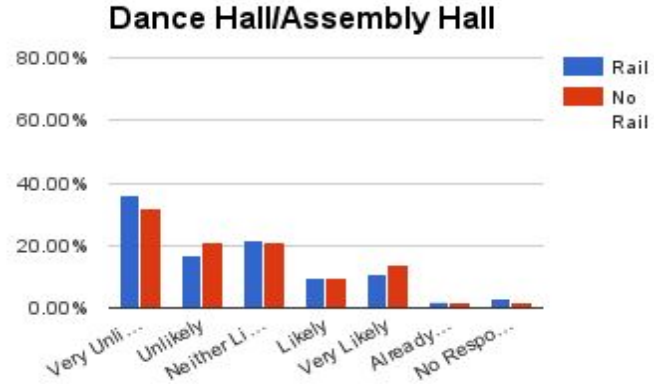

Dance Hall/Other Assembly Use

Fitness Club

Barre Studio

Yoga Studio

Salsa Club

If Constructed in Mansfield, how likely would you use these types of services?

Dry Cleaner

Day Care