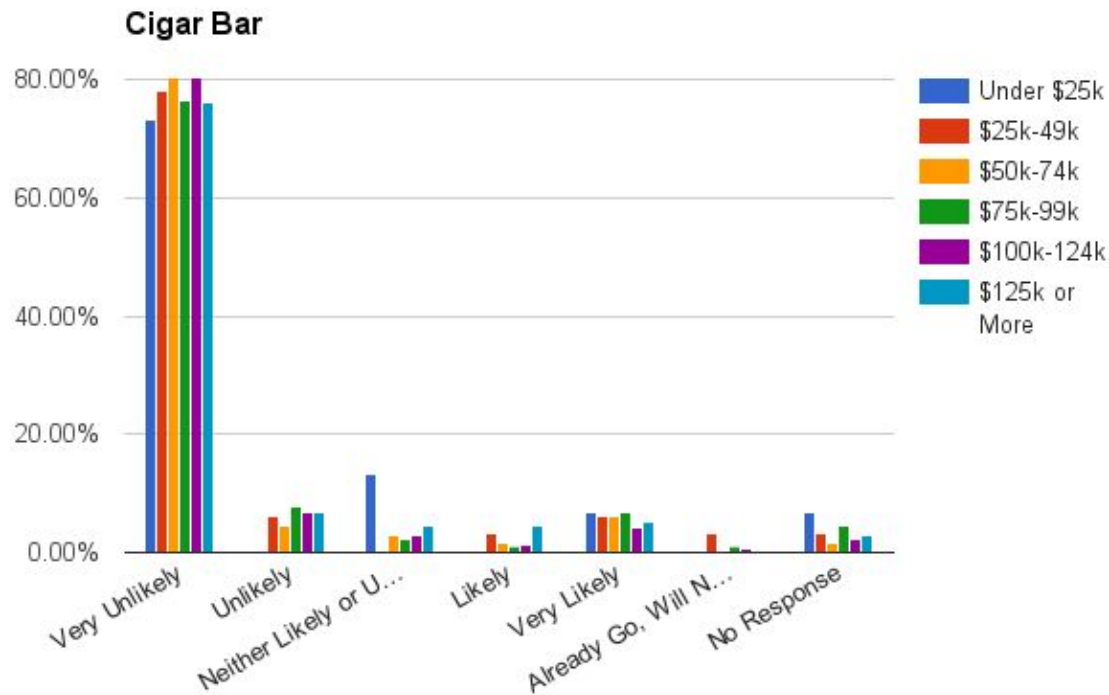

Restaurant - International Cuisine

Gluten Free

Diner

Themed Restaurant

Cigar Bar

If constructed in Mansfield, how likely would you be to use these types of specialty shops?

Clothing

Jewelry