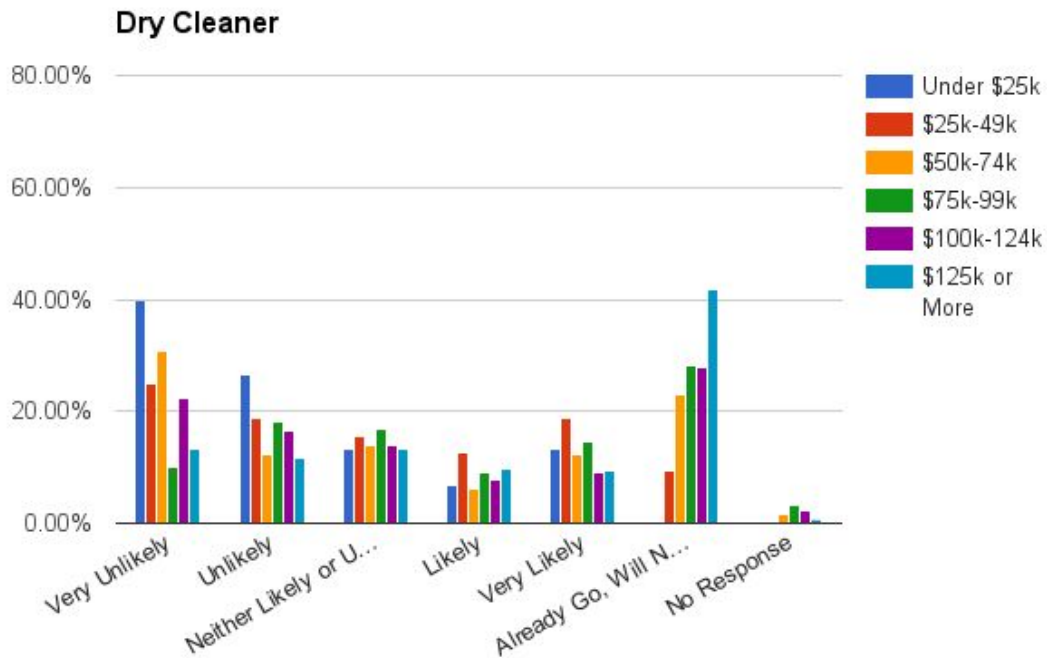

Dance Hall/Other Assembly Use

Fitness Club

Barre Studio

Yoga Studio

Salsa Club

If Constructed in Mansfield, how likely would you use these types of services?

Dry Cleaner

Day Care