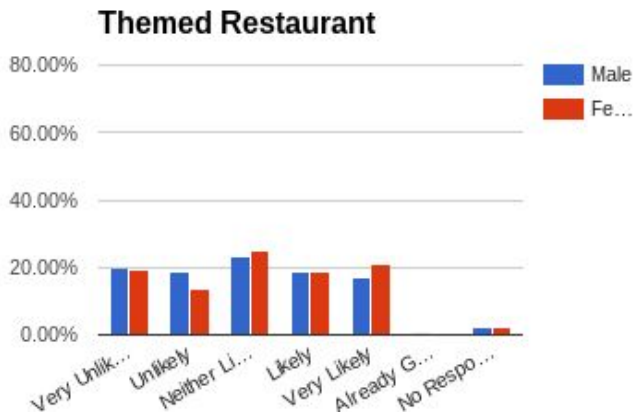

Bar/Tavern and Brewery

Bar/Tavern

Brewery

Restaurant - Specialty

Candy Shop

International Cuisine

Restaurant - International Cuisine

Restaurant - International Cuisine

Restaurant - International Cuisine

Gluten Free

Diner

Themed Restaurant

Cigar Bar

If constructed in Mansfield, how likely would you be to use these types of specialty shops?

Clothing

Jewelry