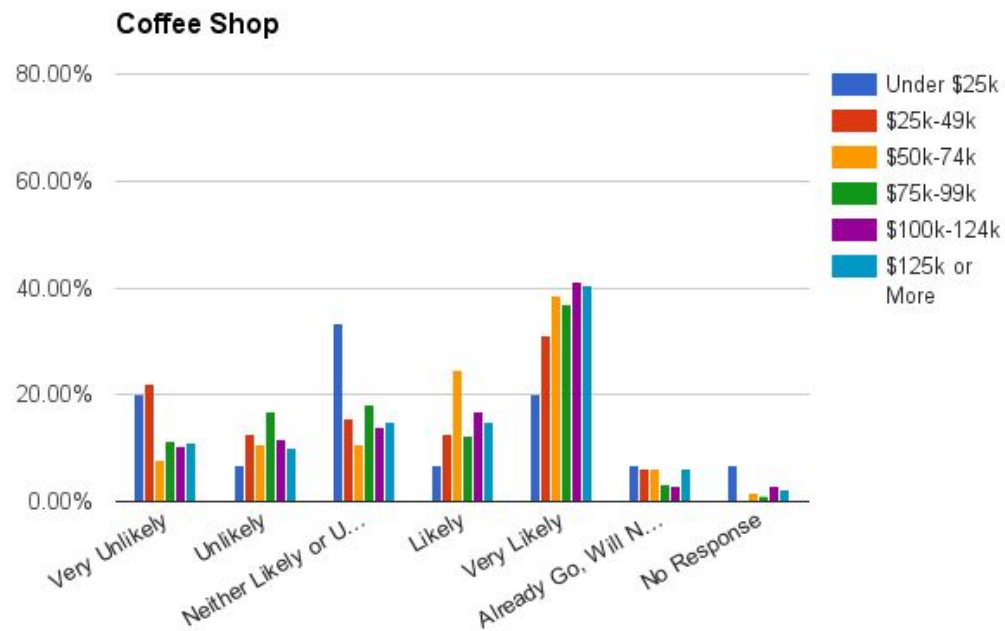

Demographics

Age of Respondents

Annual Household Income

Number of Children

Highest Level of Education

General Thoughts on Mansfield Needs

If constructed in Mansfield, how likely would you be to use these types of food/beverage businesses?

Fine Dining Restaurant

Casual Dining

Take Out Restaurant

Bakery, Deli, Coffee Shop and Convenience Store

Bakery

Deli

Coffee Shop

Convenience Store