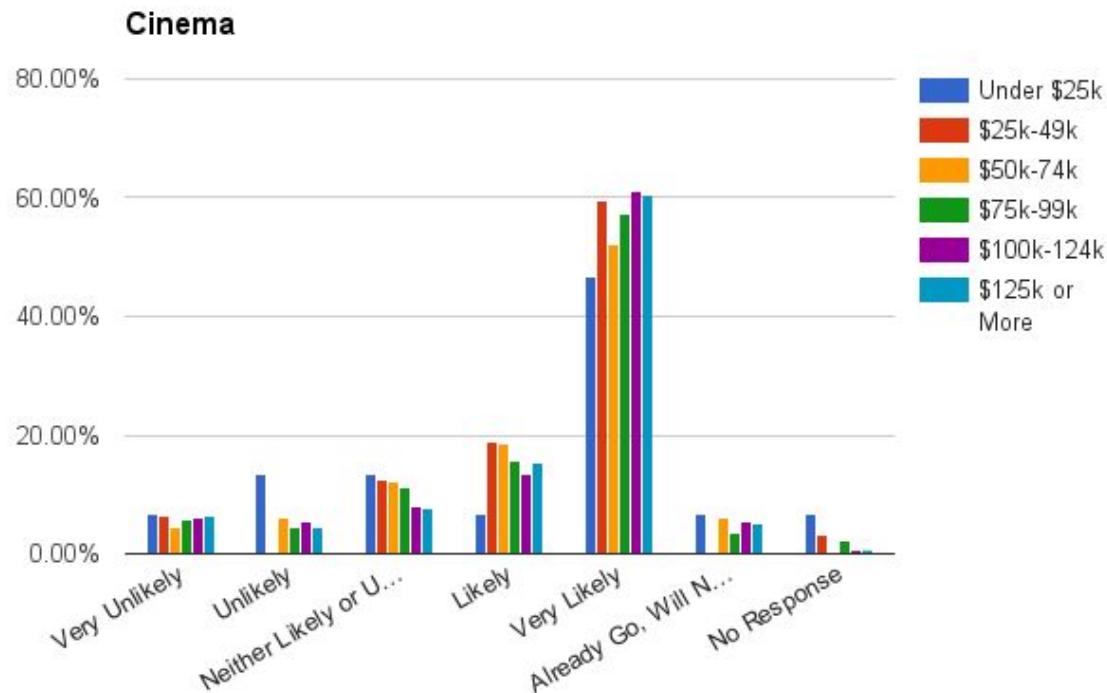

Bicycle Sales

Craft, Gift and Party Supply Stores

Craft Store

Gift Shop

Party Supply Store

If Constructed in Mansfield, how likely would you use these types of entertainment businesses?

Cinema

Bowling Alley